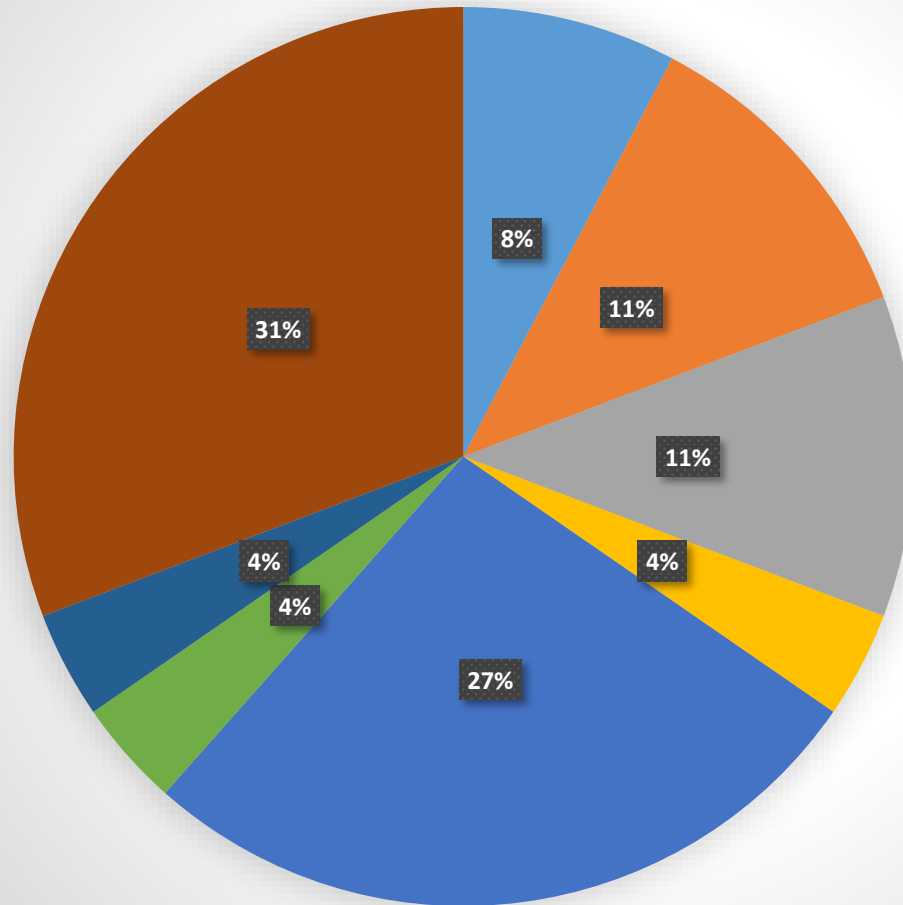

2021 Scholarships and Awards - 15

- Ardingly College
- Bede's Senior School
- Benenden School
- Bethany
- Brighton College
- Charterhouse
- Claremont School
- Eastbourne College

Common Entrance / Scholarship Destination Schools - 2021

- | | | | | |
|--|---|---|---|---|
| ■ Ardingly College | ■ Bede's Senior School | ■ Benenden School | ■ Bethany | ■ Brighton College |
| ■ Charterhouse | ■ Claremont School | ■ Eastbourne College | ■ Eton College | ■ Harrow School |
| ■ Hurstpierpoint College | ■ Kent College | ■ Mayfield School | ■ Millfield School | ■ Sevenoaks School |
| ■ The King's School, Canterbury | ■ Tonbridge School | | | |