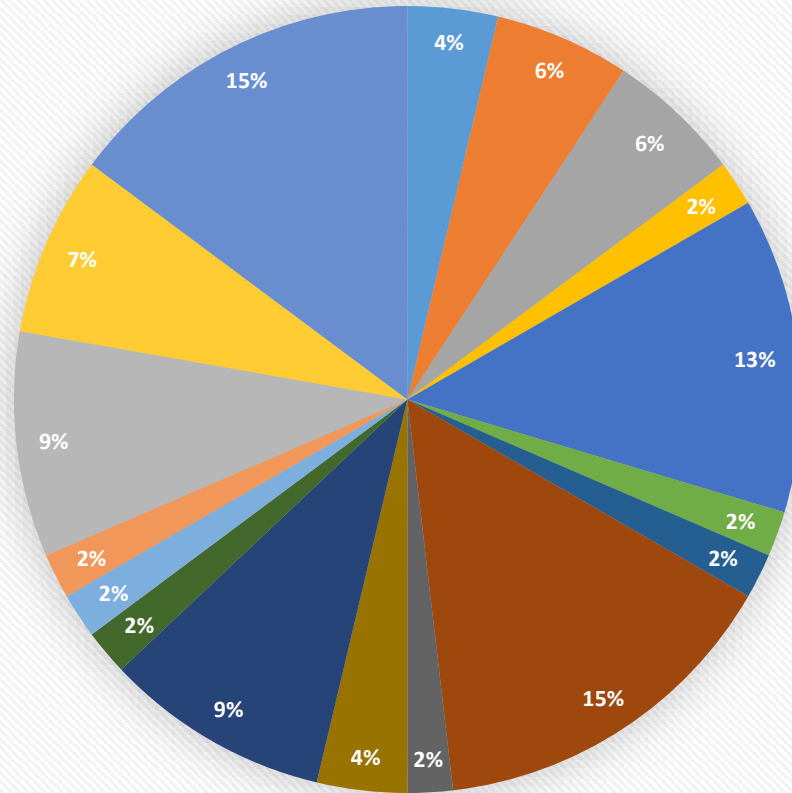

2021 Scholarships and Awards - 15

- Ardingly College
- Bede's Senior School
- Benenden School
- Bethany
- Brighton College
- Charterhouse
- Claremont School
- Eastbourne College

Common Entrance / Scholarship Destination Schools - 2021

- | | | | | |
|--|---|---|---|---|
| ■ Ardingly College | ■ Bede's Senior School | ■ Benenden School | ■ Bethany | ■ Brighton College |
| ■ Charterhouse | ■ Claremont School | ■ Eastbourne College | ■ Eton College | ■ Harrow School |
| ■ Hurstpierpoint College | ■ Kent College | ■ Mayfield School | ■ Millfield School | ■ Sevenoaks School |
| ■ The King's School, Canterbury | ■ Tonbridge School | | | |